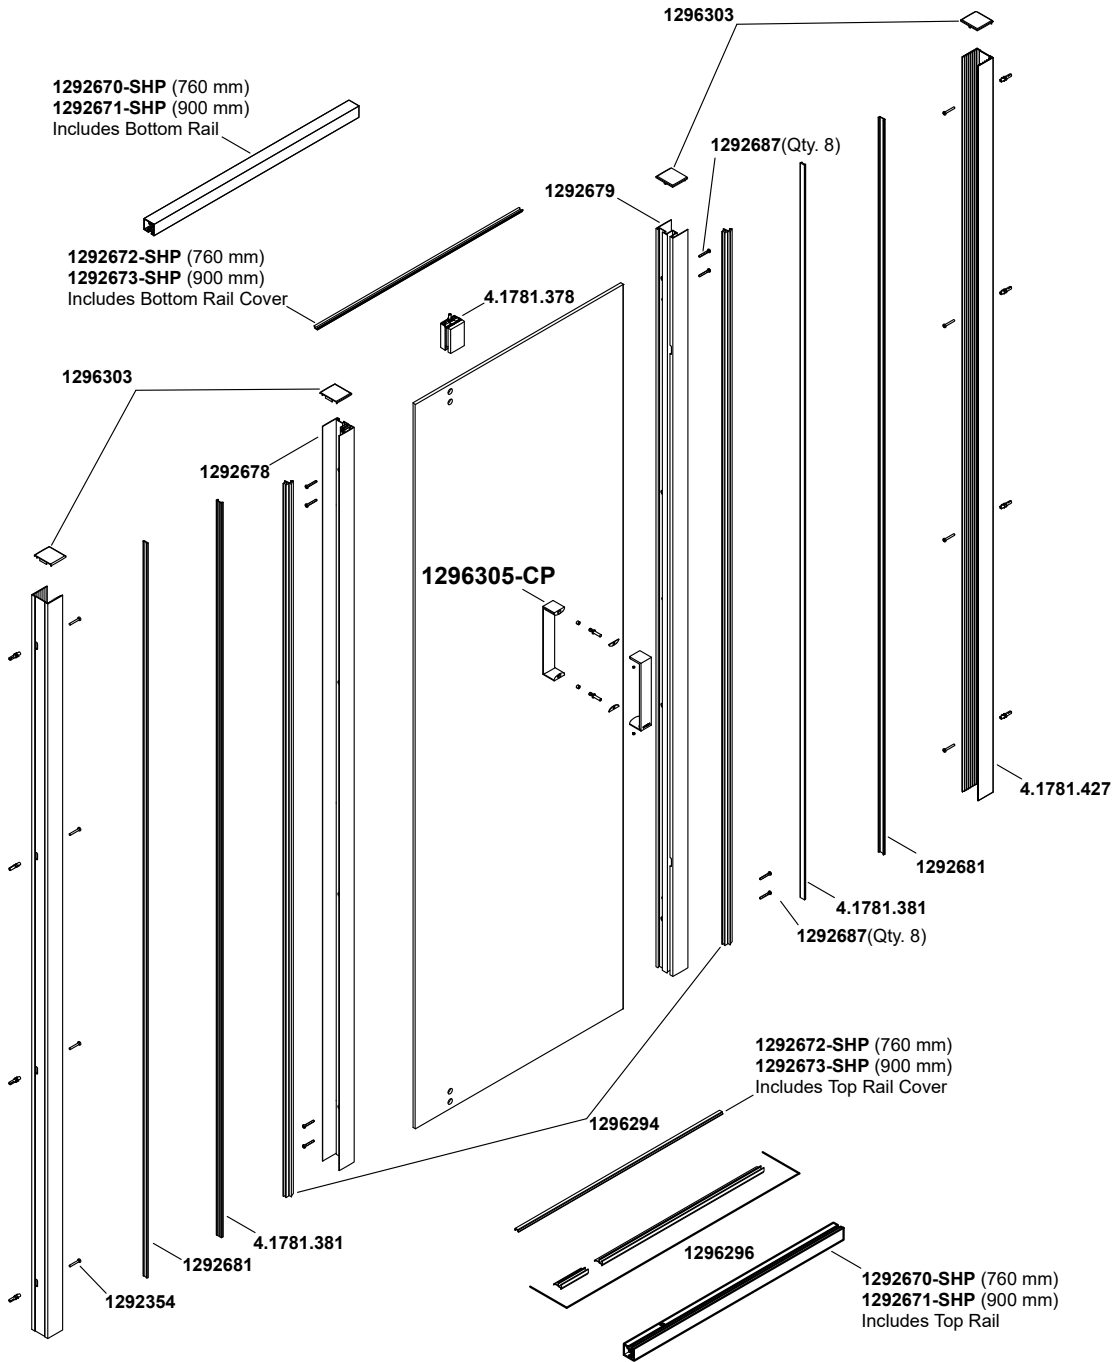

Aerie®

Pivot shower door, 75" H x 33-7/16" - 35-13/16" W, with 5/16" thick Cr K-706141-L-SHP

1280798-8-A

© 2016 Kohler Co.